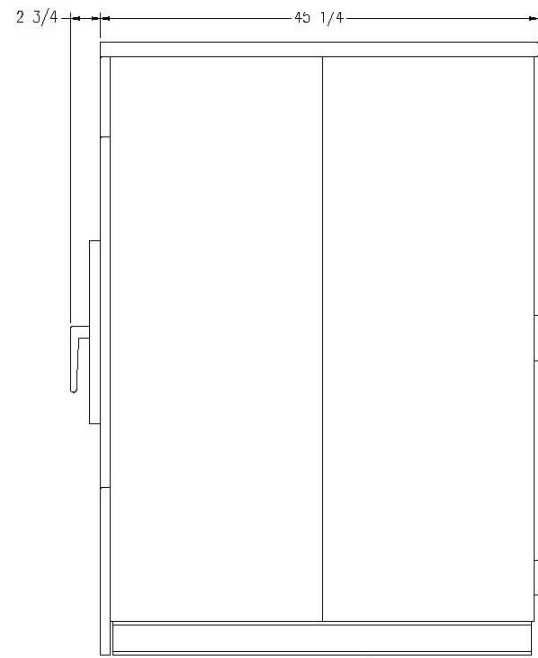

## Dexter Commercial T-1200 Washer Mounting Dimensions

FRONT

SIDE

BACK

\*\* DIMENSIONS ARE APPROXIMATE

**Dexter Laundry, Inc.**  
 2211 W. Grimes, Fairfield, Iowa 52556  
[www.dexterlaundry.com](http://www.dexterlaundry.com)  
 1-800-524-2954