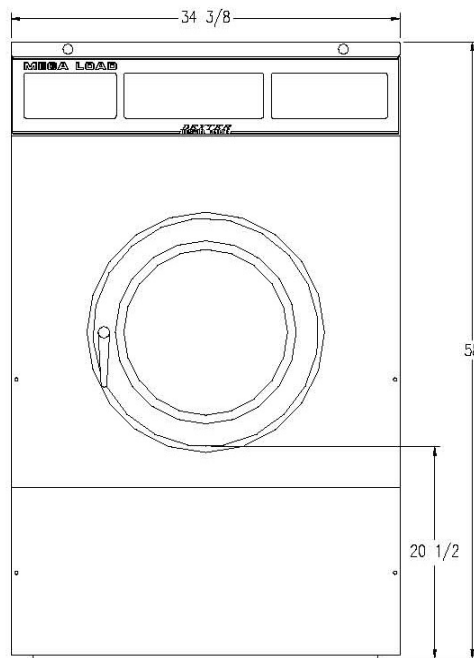

## Dexter Commercial T-1200 Washer Mounting Dimensions

FRONT

SIDE

BACK

\*\* DIMENSIONS ARE APPROXIMATE

**Dexter Laundry, Inc.**  
 2211 W. Grimes, Fairfield, Iowa 52556  
[www.dexterlaundry.com](http://www.dexterlaundry.com)  
 1-800-524-2954