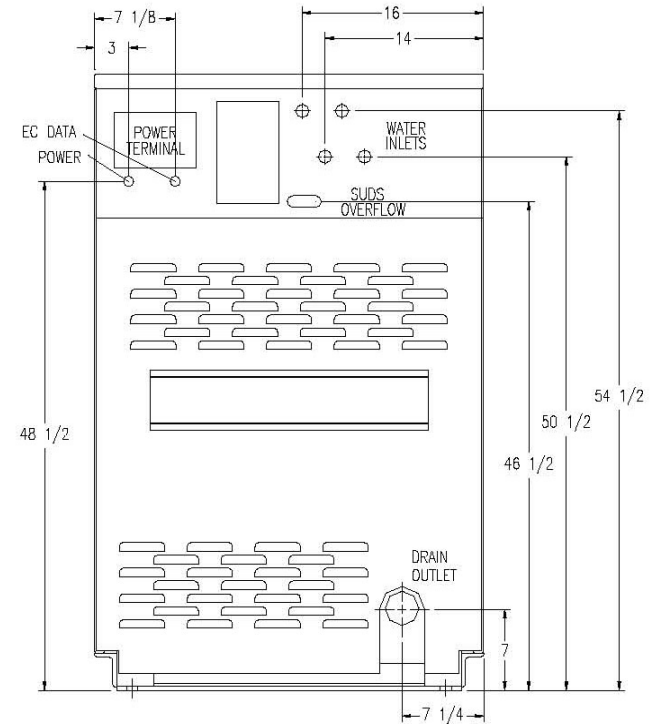

## Dexter Commercial T-1200 Washer Mounting Dimensions

FRONT

SIDE

BACK

\*\* DIMENSIONS ARE APPROXIMATE

**Dexter Laundry, Inc.**  
 2211 W. Grimes, Fairfield, Iowa 52556  
[www.dexterlaundry.com](http://www.dexterlaundry.com)  
 1-800-524-2954