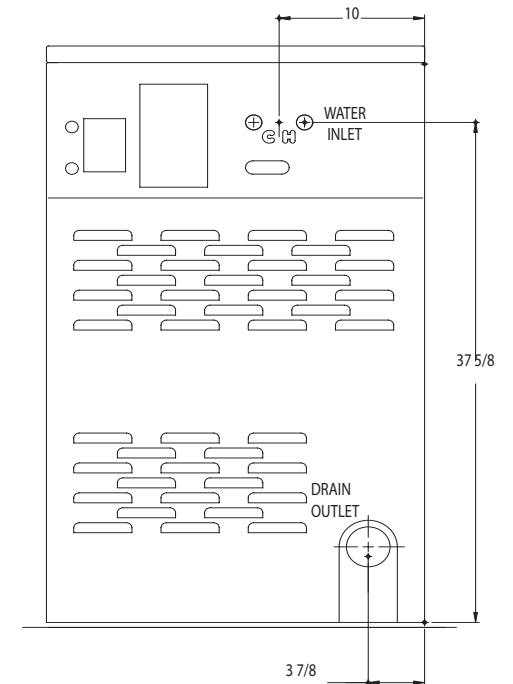

Dexter Commercial T-300 Washer Mounting Dimensions

FRONT

SIDE

REAR

Dexter Laundry, Inc.
 2211 W. Grimes, Fairfield, Iowa 52556
www.dexterlaundry.com
 1-800-524-2954

© 2007, Dexter Laundry, Inc.

Dexter reserves the right to change specifications without notice.