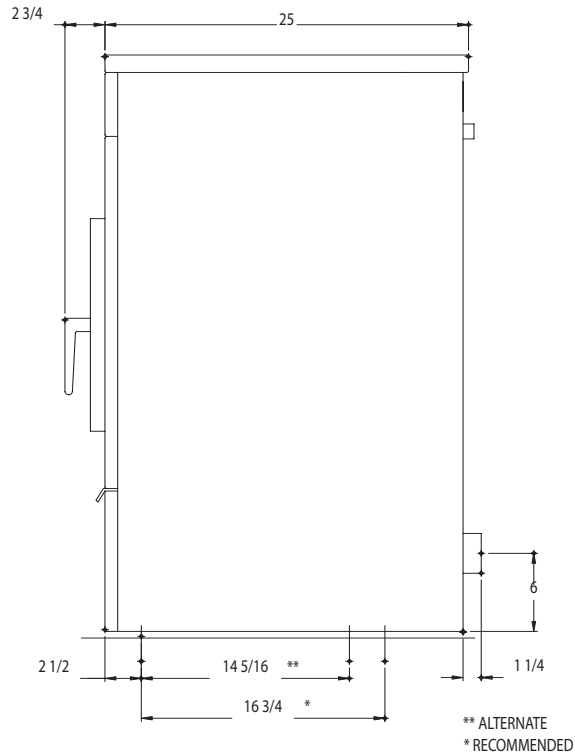

Dexter Commercial T-300 Washer Mounting Dimensions

FRONT

SIDE

REAR

Dexter Laundry, Inc.
 2211 W. Grimes, Fairfield, Iowa 52556
www.dexterlaundry.com
 1-800-524-2954

© 2007, Dexter Laundry, Inc.

Dexter reserves the right to change specifications without notice.