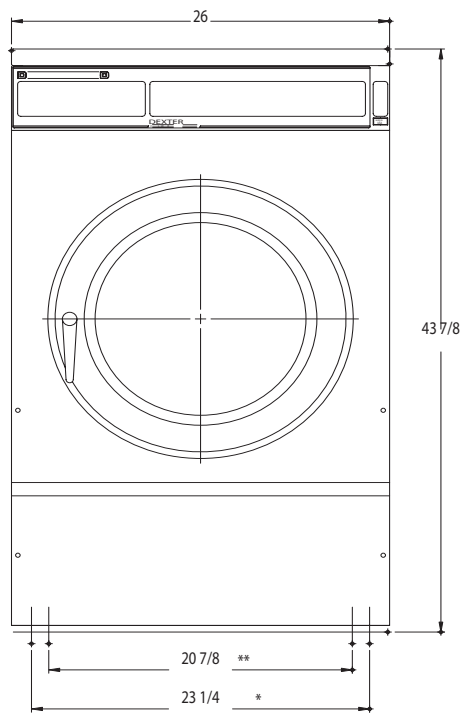

Dexter Commercial T-300 Washer Mounting Dimensions

FRONT

SIDE

REAR

Dexter Laundry, Inc.
 2211 W. Grimes, Fairfield, Iowa 52556
www.dexterlaundry.com
 1-800-524-2954

© 2007, Dexter Laundry, Inc.

Dexter reserves the right to change specifications without notice.