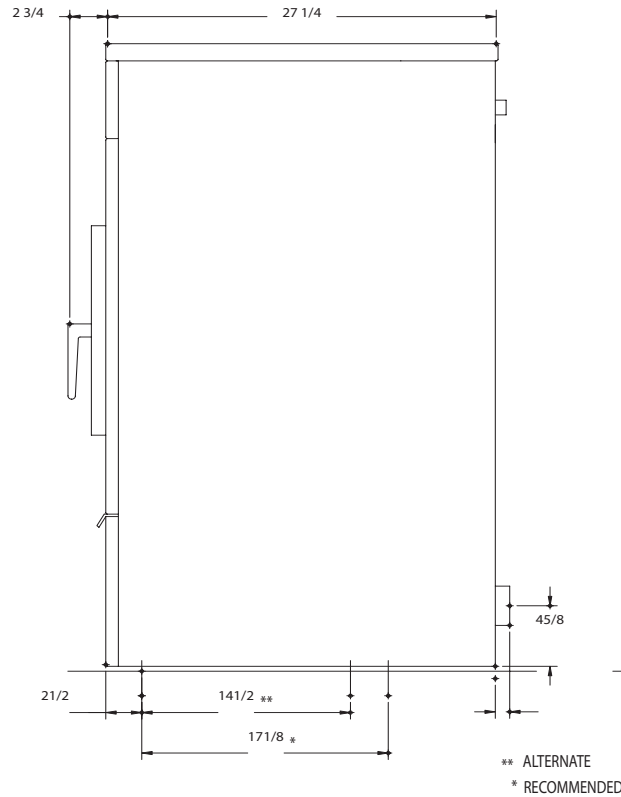

Dexter Commercial T-400 Washer Mounting Dimensions

FRONT

SIDE

REAR

Dexter Laundry, Inc.
 2211 W. Grimes, Fairfield, Iowa 52556
www.dexterlaundry.com
 1-800-524-2954

© 2007, Dexter Laundry, Inc.
 Dexter reserves the right to change specifications without notice.