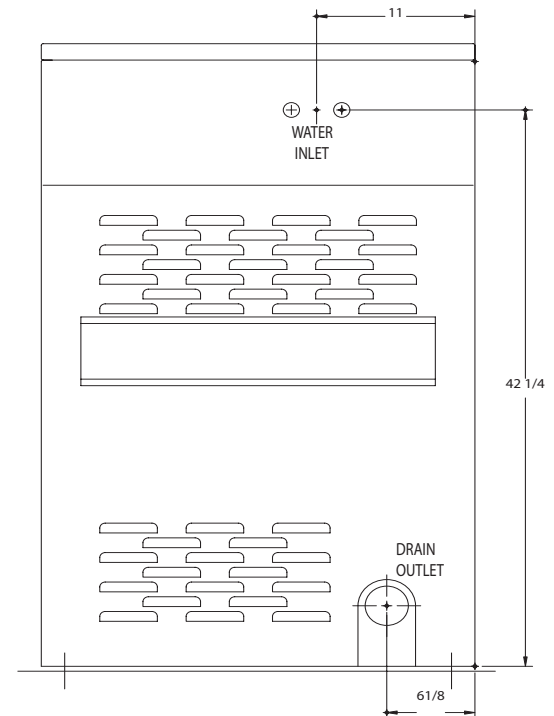

Dexter Commercial T-400 Washer Mounting Dimensions

FRONT

SIDE

REAR

Dexter Laundry, Inc.
 2211 W. Grimes, Fairfield, Iowa 52556
www.dexterlaundry.com
 1-800-524-2954

© 2007, Dexter Laundry, Inc.
 Dexter reserves the right to change specifications without notice.