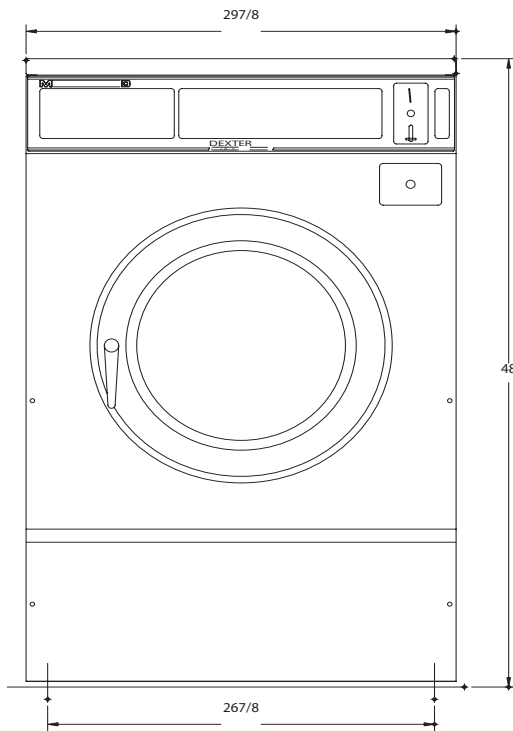

Dexter Commercial T-400 Washer Mounting Dimensions

FRONT

SIDE

REAR

Dexter Laundry, Inc.
 2211 W. Grimes, Fairfield, Iowa 52556
www.dexterlaundry.com
 1-800-524-2954

© 2007, Dexter Laundry, Inc.
 Dexter reserves the right to change specifications without notice.