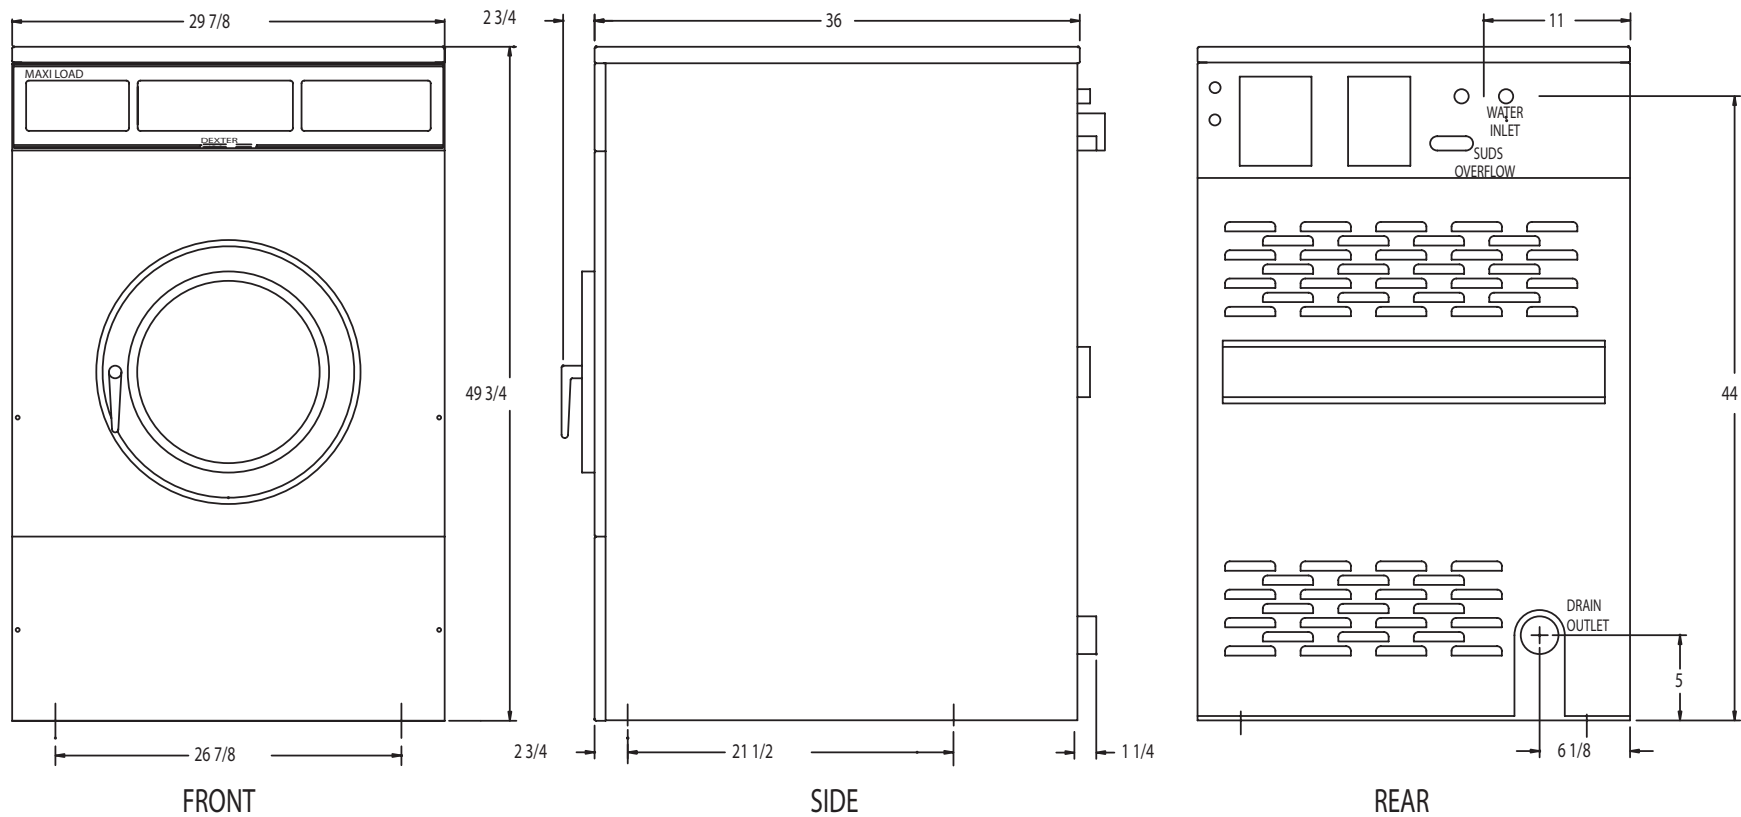

## Dexter Commercial T-600 Washer Mounting Dimensions

**Dexter Laundry, Inc.**  
2211 W. Grimes, Fairfield, Iowa 52556  
[www.dexterlaundry.com](http://www.dexterlaundry.com)  
1-800-524-2954

© 2007, Dexter Laundry, Inc.