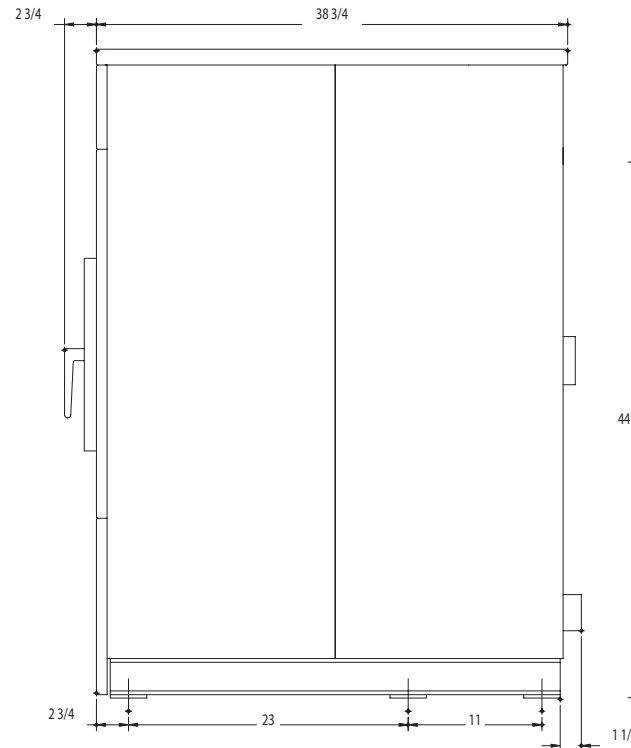

## Dexter Commercial T-900 Washer Mounting Dimensions

FRONT

SIDE

BACK

**Dexter Laundry, Inc.**  
 2211 W. Grimes, Fairfield, Iowa 52556  
[www.dexterlaundry.com](http://www.dexterlaundry.com)  
 1-800-524-2954