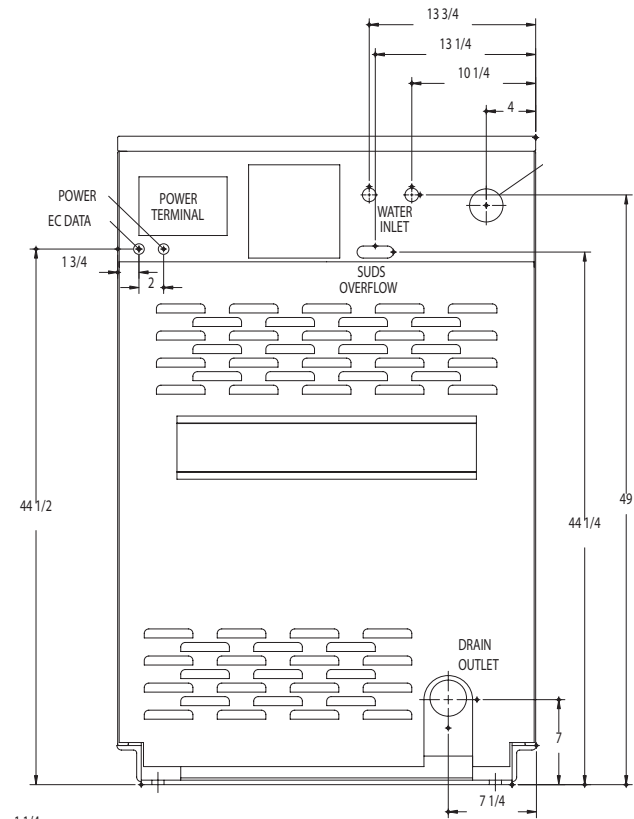

## Dexter Commercial T-900 Washer Mounting Dimensions

FRONT

SIDE

BACK

**Dexter Laundry, Inc.**  
 2211 W. Grimes, Fairfield, Iowa 52556  
[www.dexterlaundry.com](http://www.dexterlaundry.com)  
 1-800-524-2954