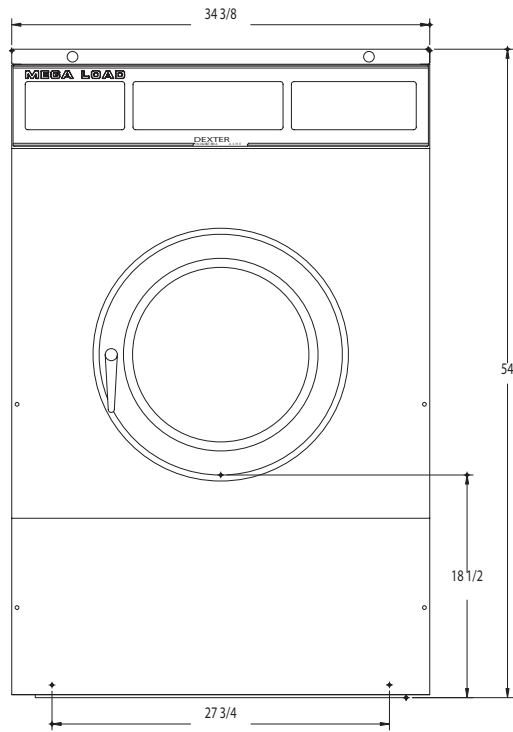

## Dexter Commercial T-900 Washer Mounting Dimensions

FRONT

SIDE

BACK

**Dexter Laundry, Inc.**  
 2211 W. Grimes, Fairfield, Iowa 52556  
[www.dexterlaundry.com](http://www.dexterlaundry.com)  
 1-800-524-2954