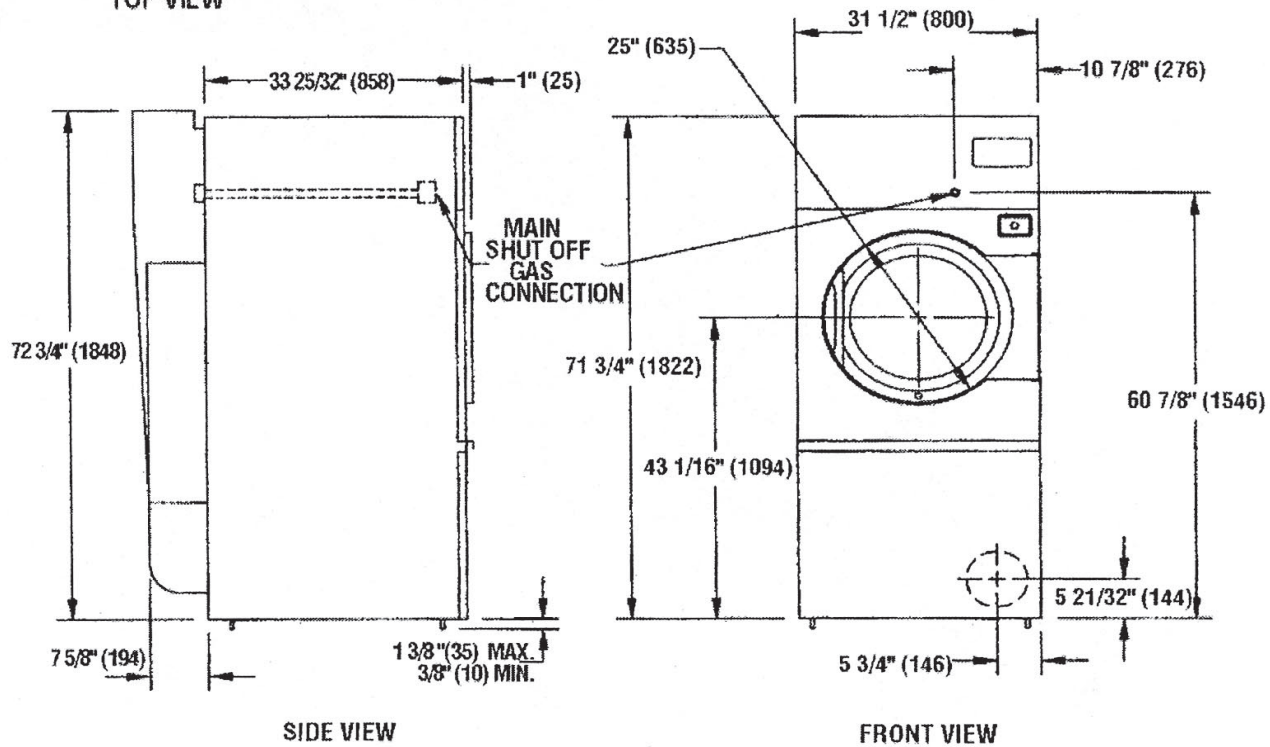

Dexter Commercial 30 Pound Dryer Mounting Dimensions

Dexter Laundry, Inc.
2211 W. Grimes, Fairfield, Iowa 52556
www.dexterlaundry.com
1-800-524-2954

© 2007, Dexter Laundry, Inc.

Dexter reserves the right to change specifications without notice.