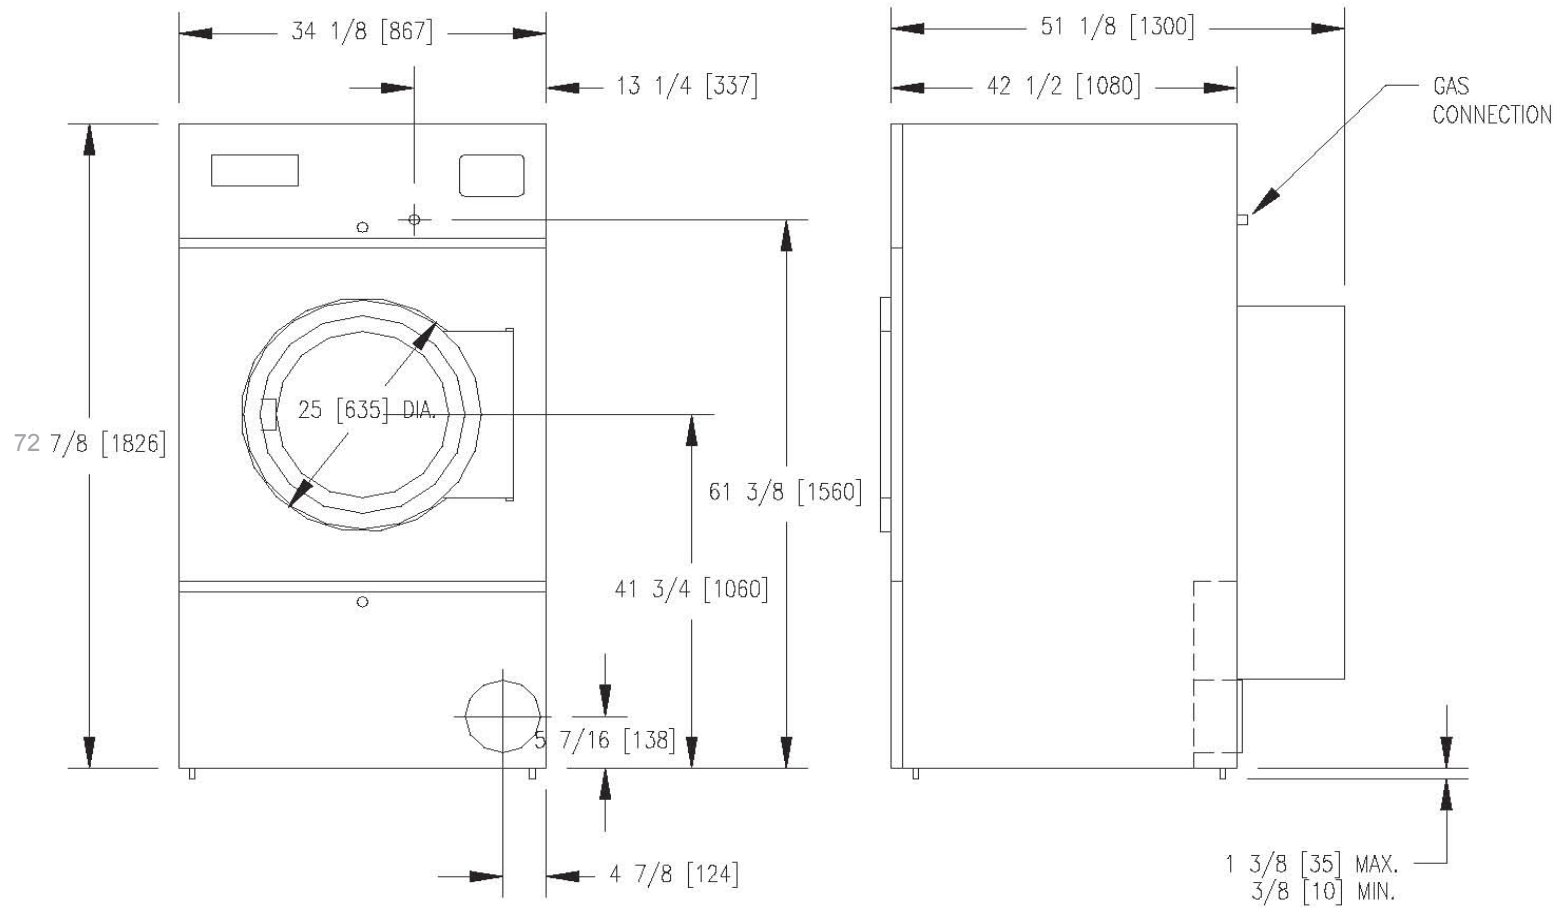

Dexter Commercial 55 Pound Dryer Mounting Dimensions

Dexter Laundry, Inc.
 2211 W. Grimes, Fairfield, Iowa 52556
 www.dexterlaundry.com
 1-800-524-2954

© 2007, Dexter Laundry, Inc.

Dexter reserves the right to change specifications without notice.