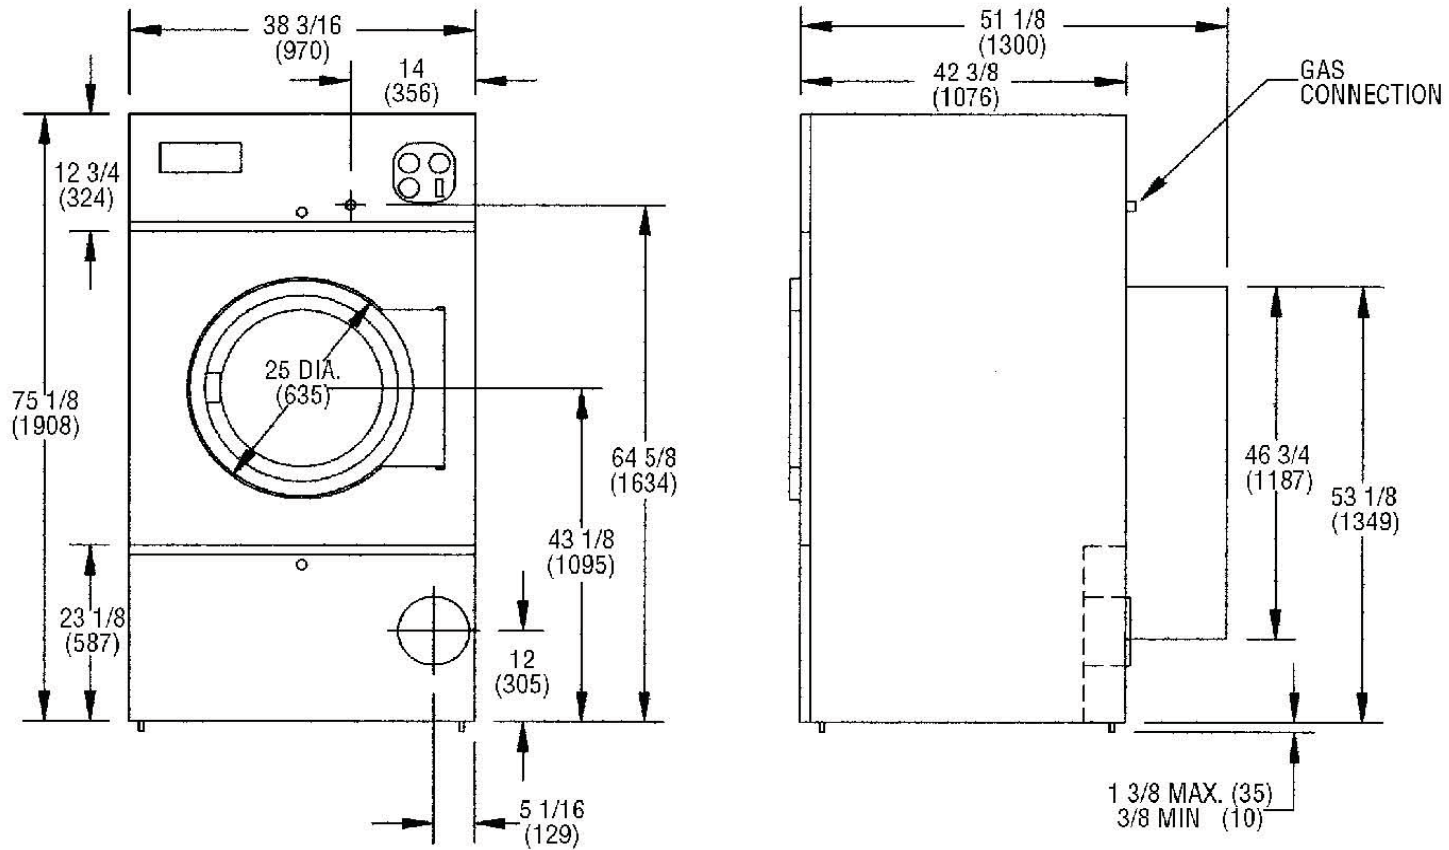

Dexter Commercial 80 Pound Dryer Mounting Dimensions

Dexter Laundry, Inc.
 2211 W. Grimes, Fairfield, Iowa 52556
www.dexterlaundry.com
 1-800-524-2954

© 2007, Dexter Laundry, Inc.

Dexter reserves the right to change specifications without notice.