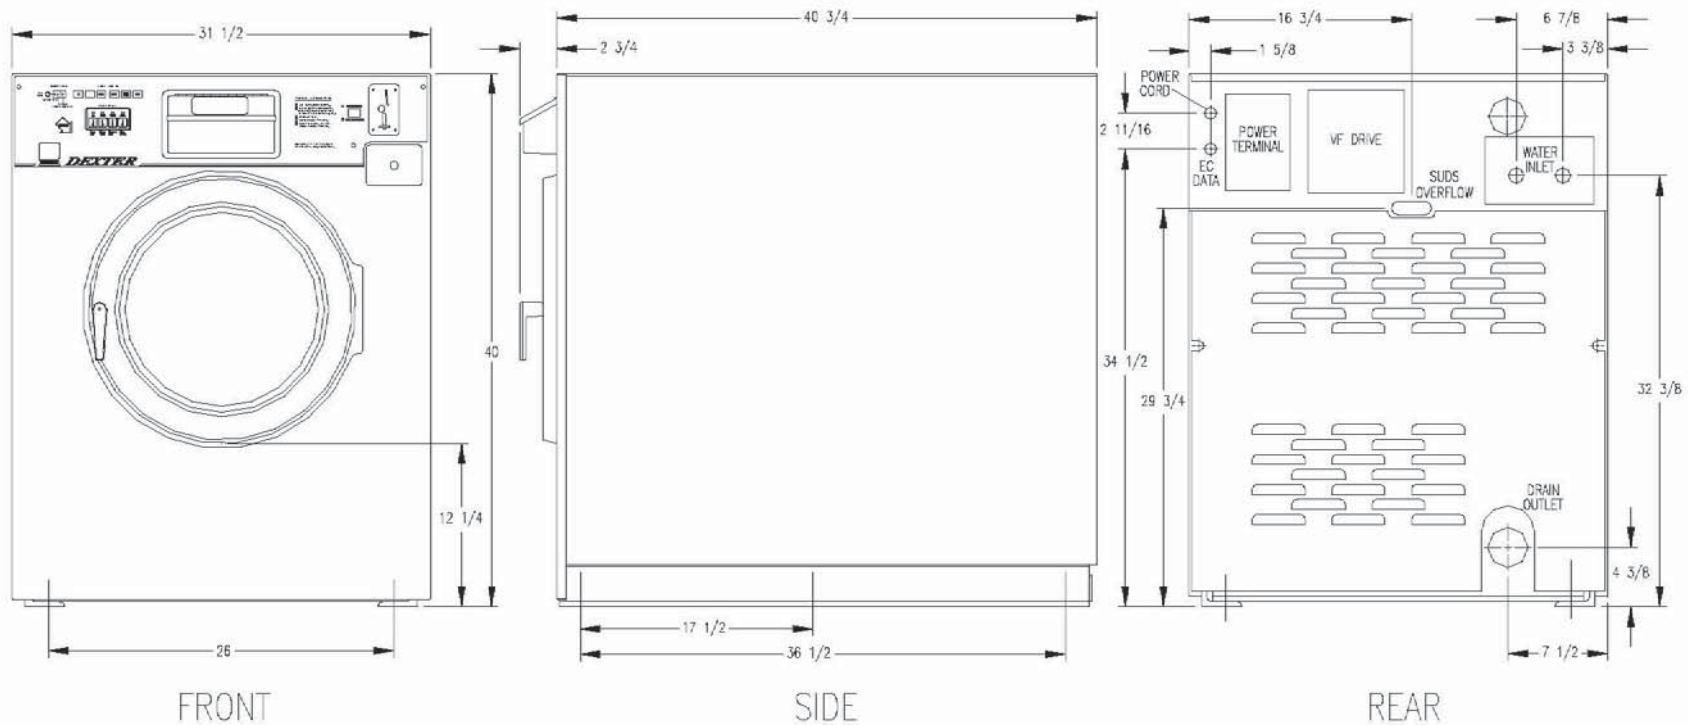

Dexter Commercial Stacked Washer / Dryer

Mounting Dimensions

Washer Dimensions

Dexter Laundry, Inc.
2211 W. Grimes, Fairfield, Iowa 52556
www.dexterlaundry.com
1-800-524-2954

© 2007, Dexter Laundry, Inc.

Dexter reserves the right to change specifications without notice.

DEXTER
LAUNDRY

Dexter Commercial Stacked Washer / Dryer

Mounting Dimensions

Dryer Dimensions

Dexter Laundry, Inc.
 2211 W. Grimes, Fairfield, Iowa 52556
www.dexterlaundry.com
 1-800-524-2954

© 2007, Dexter Laundry, Inc.