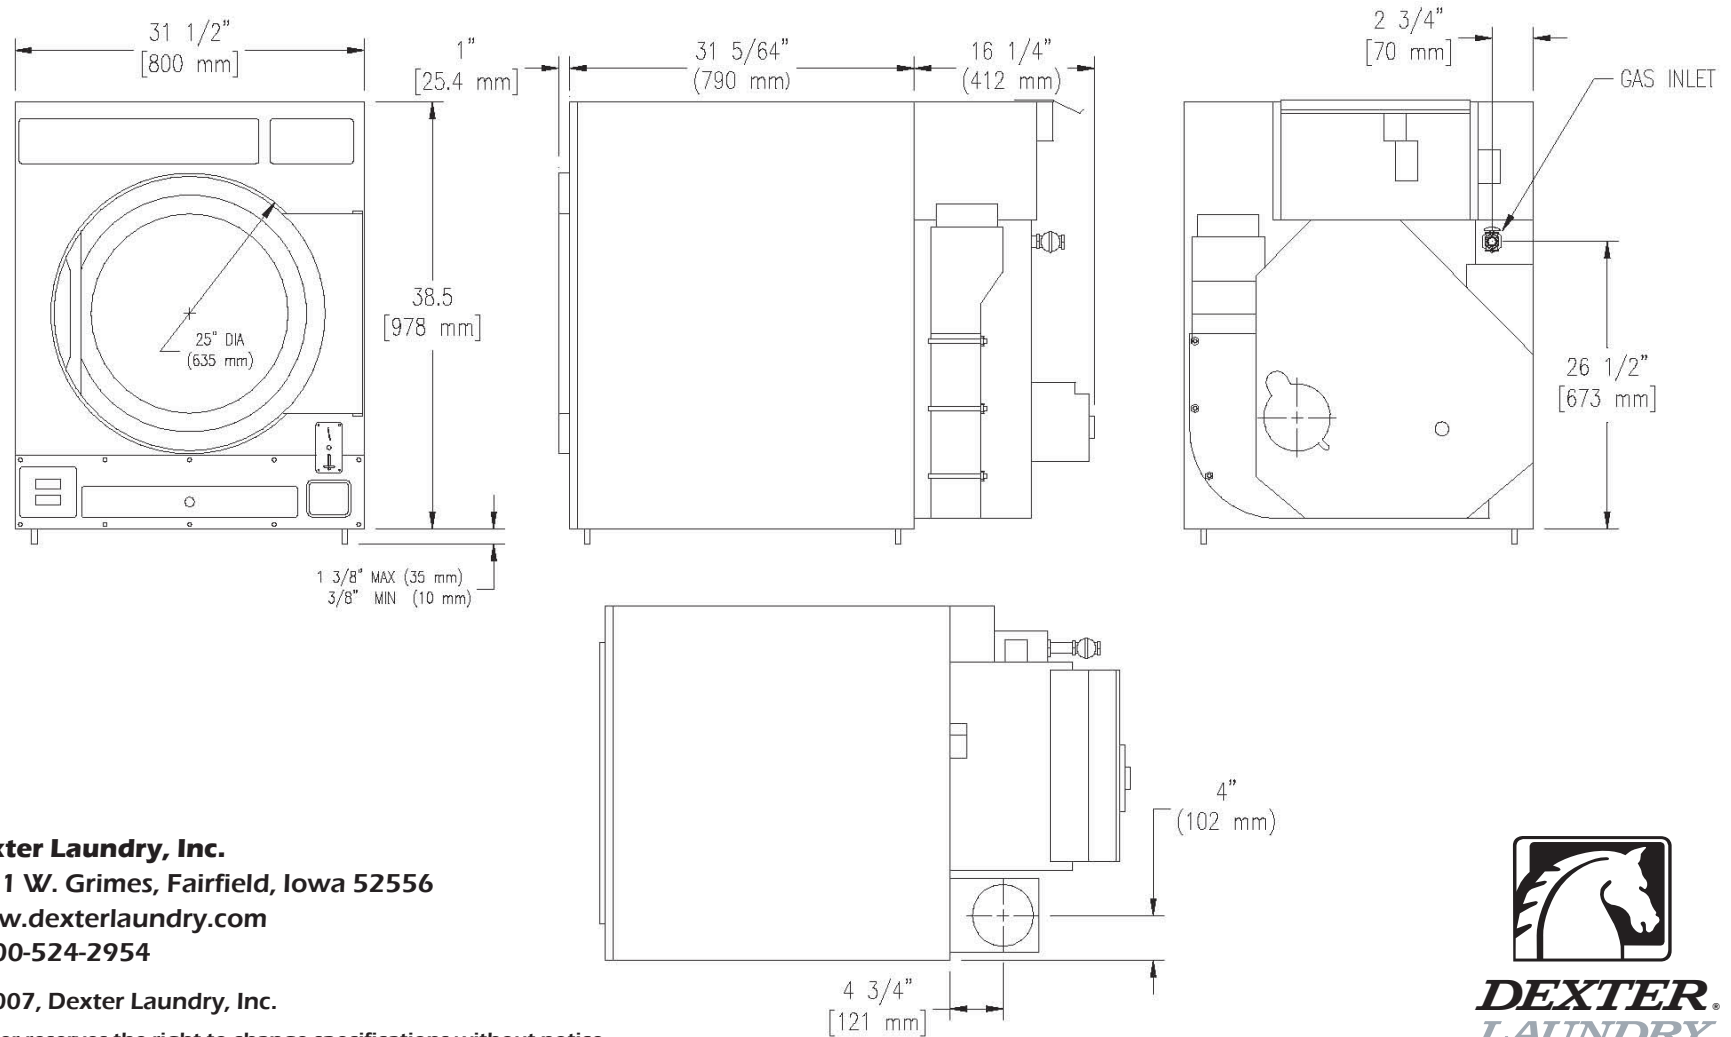

Dexter Commercial Stacked Washer / Dryer

Mounting Dimensions

Washer Dimensions

Dexter Laundry, Inc.
2211 W. Grimes, Fairfield, Iowa 52556
www.dexterlaundry.com
1-800-524-2954

© 2007, Dexter Laundry, Inc.

Dexter reserves the right to change specifications without notice.

DEXTER
LAUNDRY

Dexter Commercial Stacked Washer / Dryer

Mounting Dimensions

Dryer Dimensions

Dexter Laundry, Inc.
 2211 W. Grimes, Fairfield, Iowa 52556
www.dexterlaundry.com
 1-800-524-2954

© 2007, Dexter Laundry, Inc.