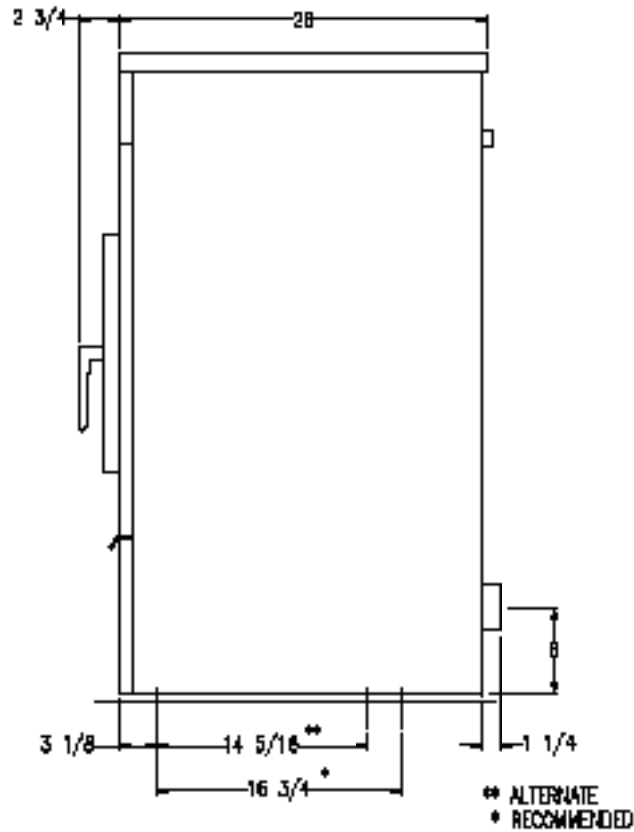

## Dexter Commercial T-300 Express Washer Mounting Dimensions

FRONT

SIDE

REAR

**Dexter Laundry, Inc.**  
 2211 W. Grimes, Fairfield, Iowa 52556  
[www.dexterlaundry.com](http://www.dexterlaundry.com)  
 1-800-524-2954