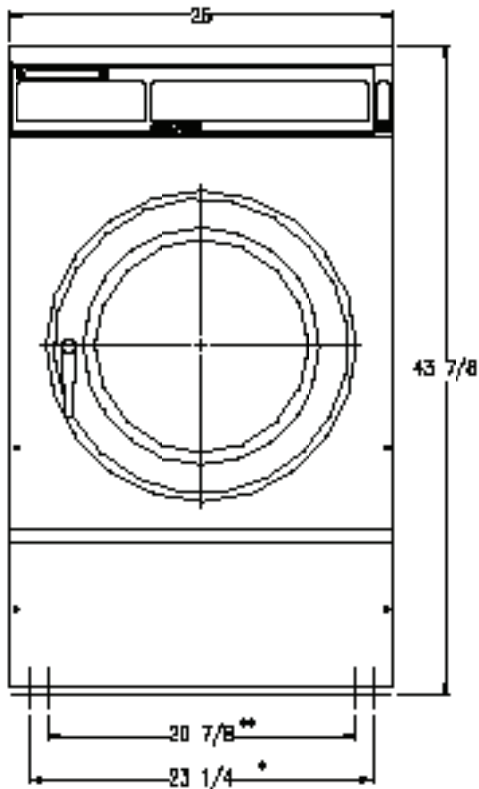

## Dexter Commercial T-300 Express Washer Mounting Dimensions

FRONT

SIDE

REAR

**Dexter Laundry, Inc.**  
 2211 W. Grimes, Fairfield, Iowa 52556  
[www.dexterlaundry.com](http://www.dexterlaundry.com)  
 1-800-524-2954