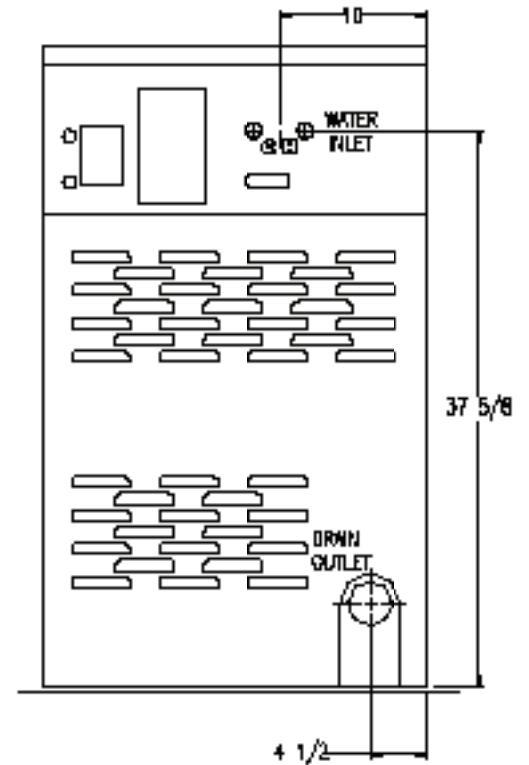

## Dexter Commercial T-300 Express Washer Mounting Dimensions

FRONT

SIDE

REAR

**Dexter Laundry, Inc.**  
 2211 W. Grimes, Fairfield, Iowa 52556  
[www.dexterlaundry.com](http://www.dexterlaundry.com)  
 1-800-524-2954