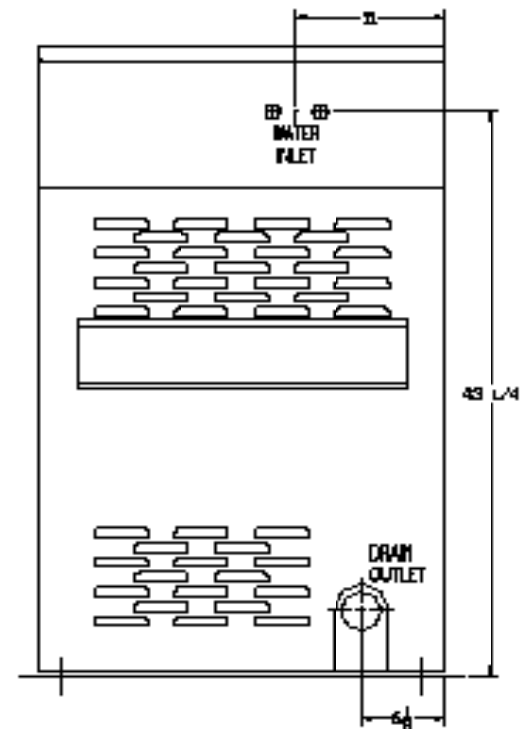

Dexter Commercial T-400 Express Washer Mounting Dimensions

FRONT

SIDE

REAR

Dexter Laundry, Inc.
 2211 W. Grimes, Fairfield, Iowa 52556
www.dexterlaundry.com
 1-800-524-2954

© 2007, Dexter Laundry, Inc.

Dexter reserves the right to change specifications without notice.