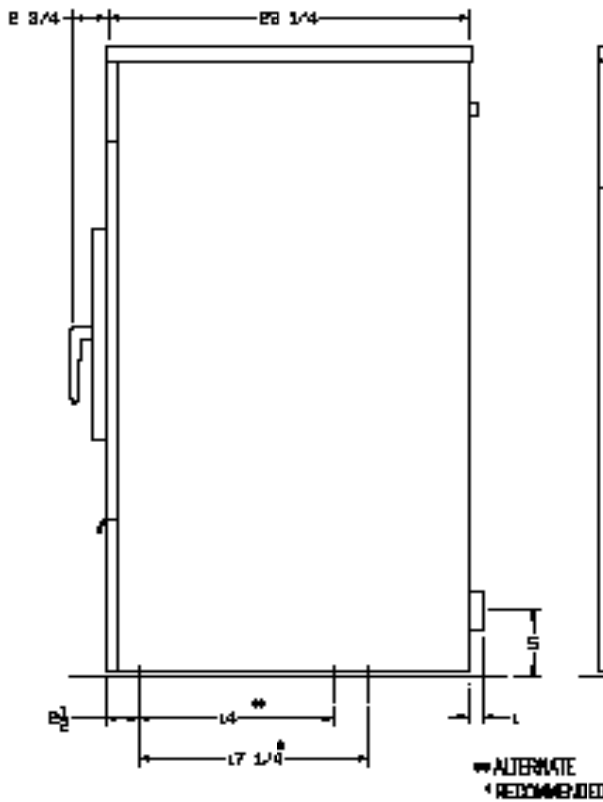

Dexter Commercial T-400 Express Washer Mounting Dimensions

FRONT

SIDE

REAR

Dexter Laundry, Inc.
 2211 W. Grimes, Fairfield, Iowa 52556
www.dexterlaundry.com
 1-800-524-2954

© 2007, Dexter Laundry, Inc.

Dexter reserves the right to change specifications without notice.