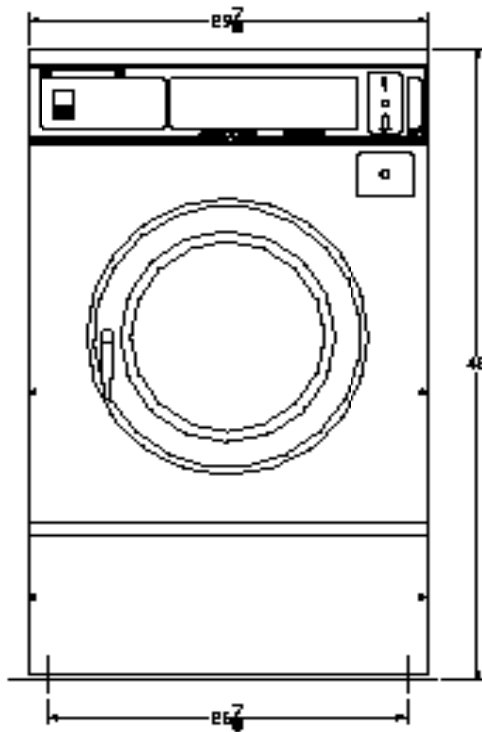

Dexter Commercial T-400 Express Washer Mounting Dimensions

FRONT

SIDE

REAR

Dexter Laundry, Inc.
 2211 W. Grimes, Fairfield, Iowa 52556
www.dexterlaundry.com
 1-800-524-2954

© 2007, Dexter Laundry, Inc.

Dexter reserves the right to change specifications without notice.