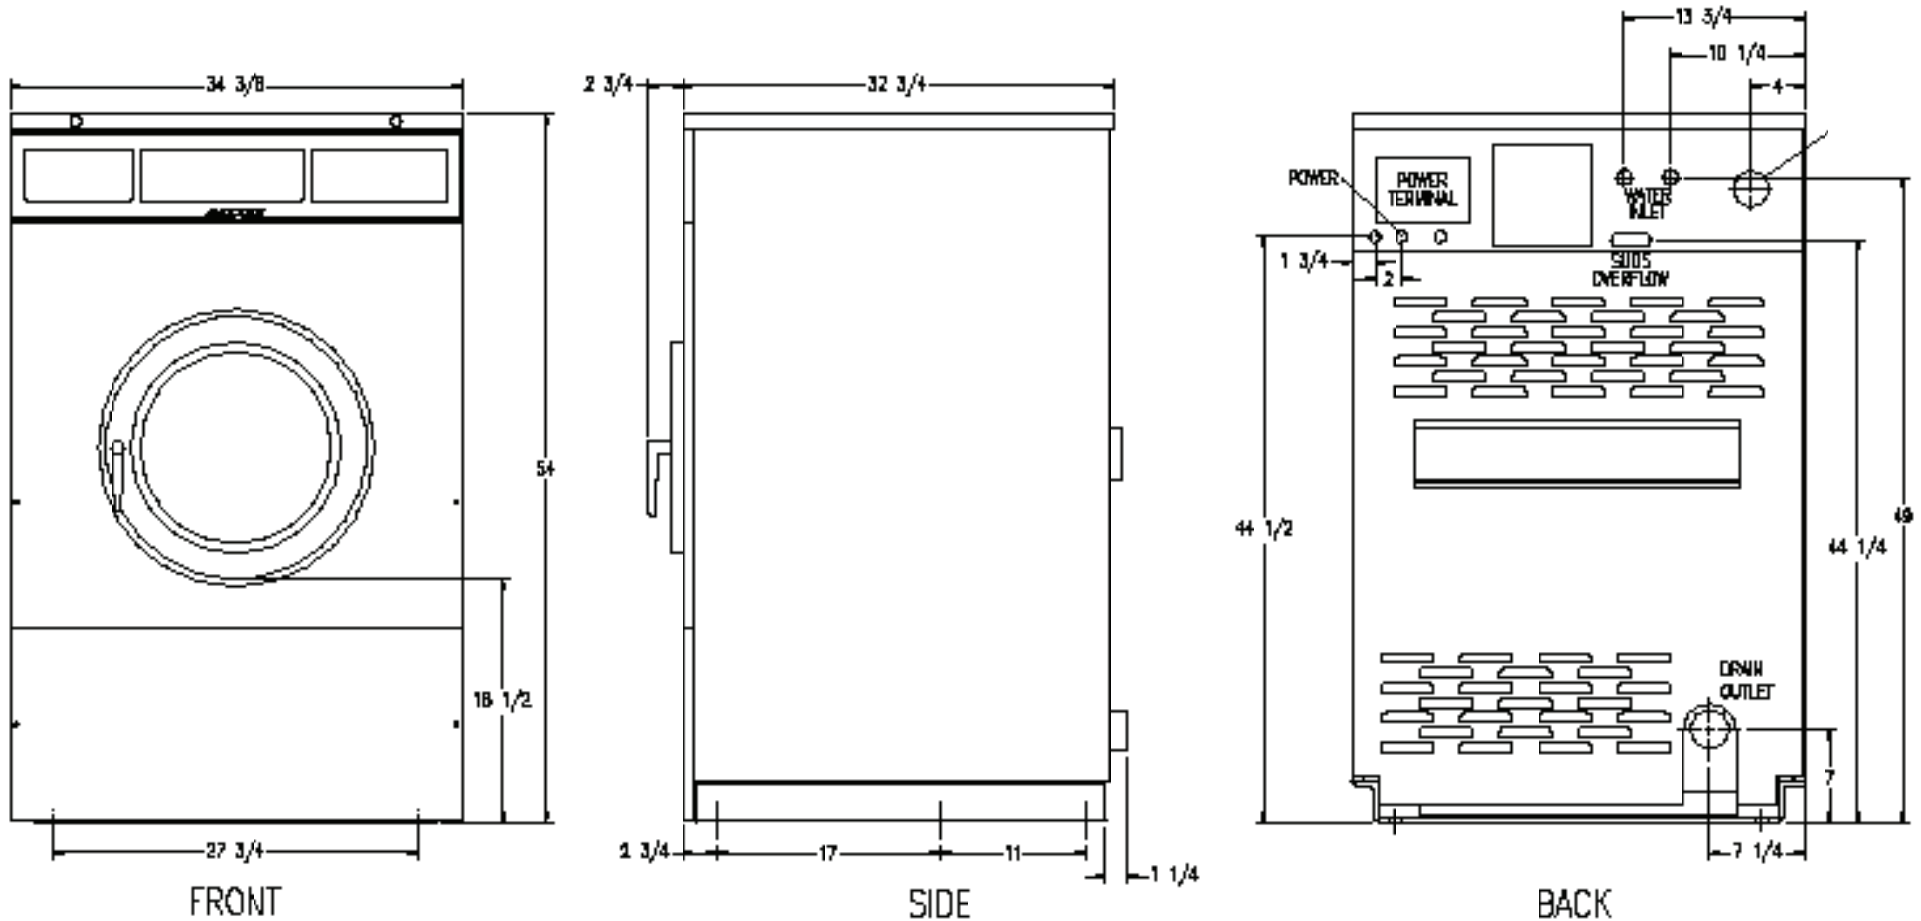

Dexter Commercial T-650 Express Washer Mounting Dimensions

Dexter Laundry, Inc.
 2211 W. Grimes, Fairfield, Iowa 52556
www.dexterlaundry.com
 1-800-524-2954

© 2007, Dexter Laundry, Inc.

Dexter reserves the right to change specifications without notice.